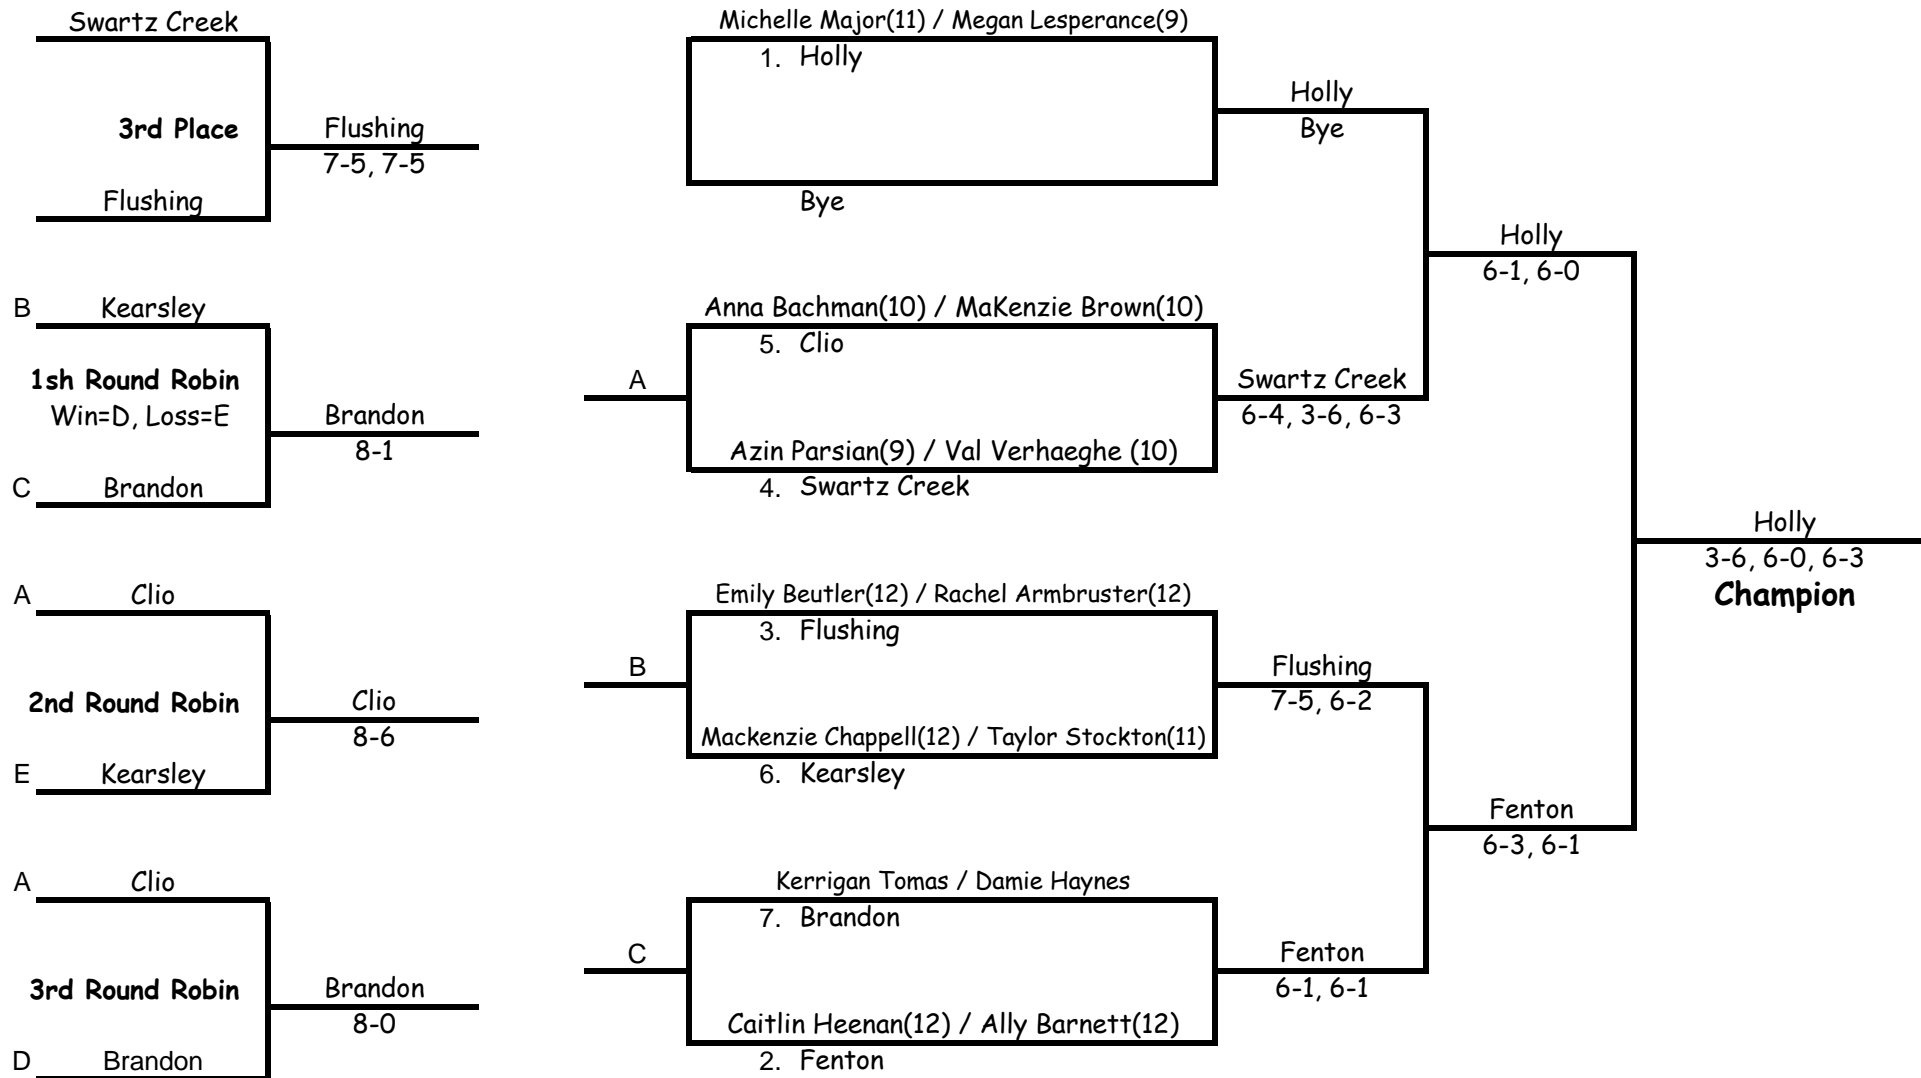

FLINT METRO LEAGUE TOURNAMENT 2014-15 GIRLS TENNIS

May 19, 2015

4 Doubles Championship

Top 4 Seeds

1. - Holly	- Michelle Major(11) / Megan Lesperance(9)
2. - Fenton	- Caitlin Heenan(12) / Ally Barnett(12)
3. - Flushing	- Emily Beutler(12) / Rachel Armbruster(12)
4. - Swartz Creek	- Azin Parsian(9) / Val Verhaeghe (10)