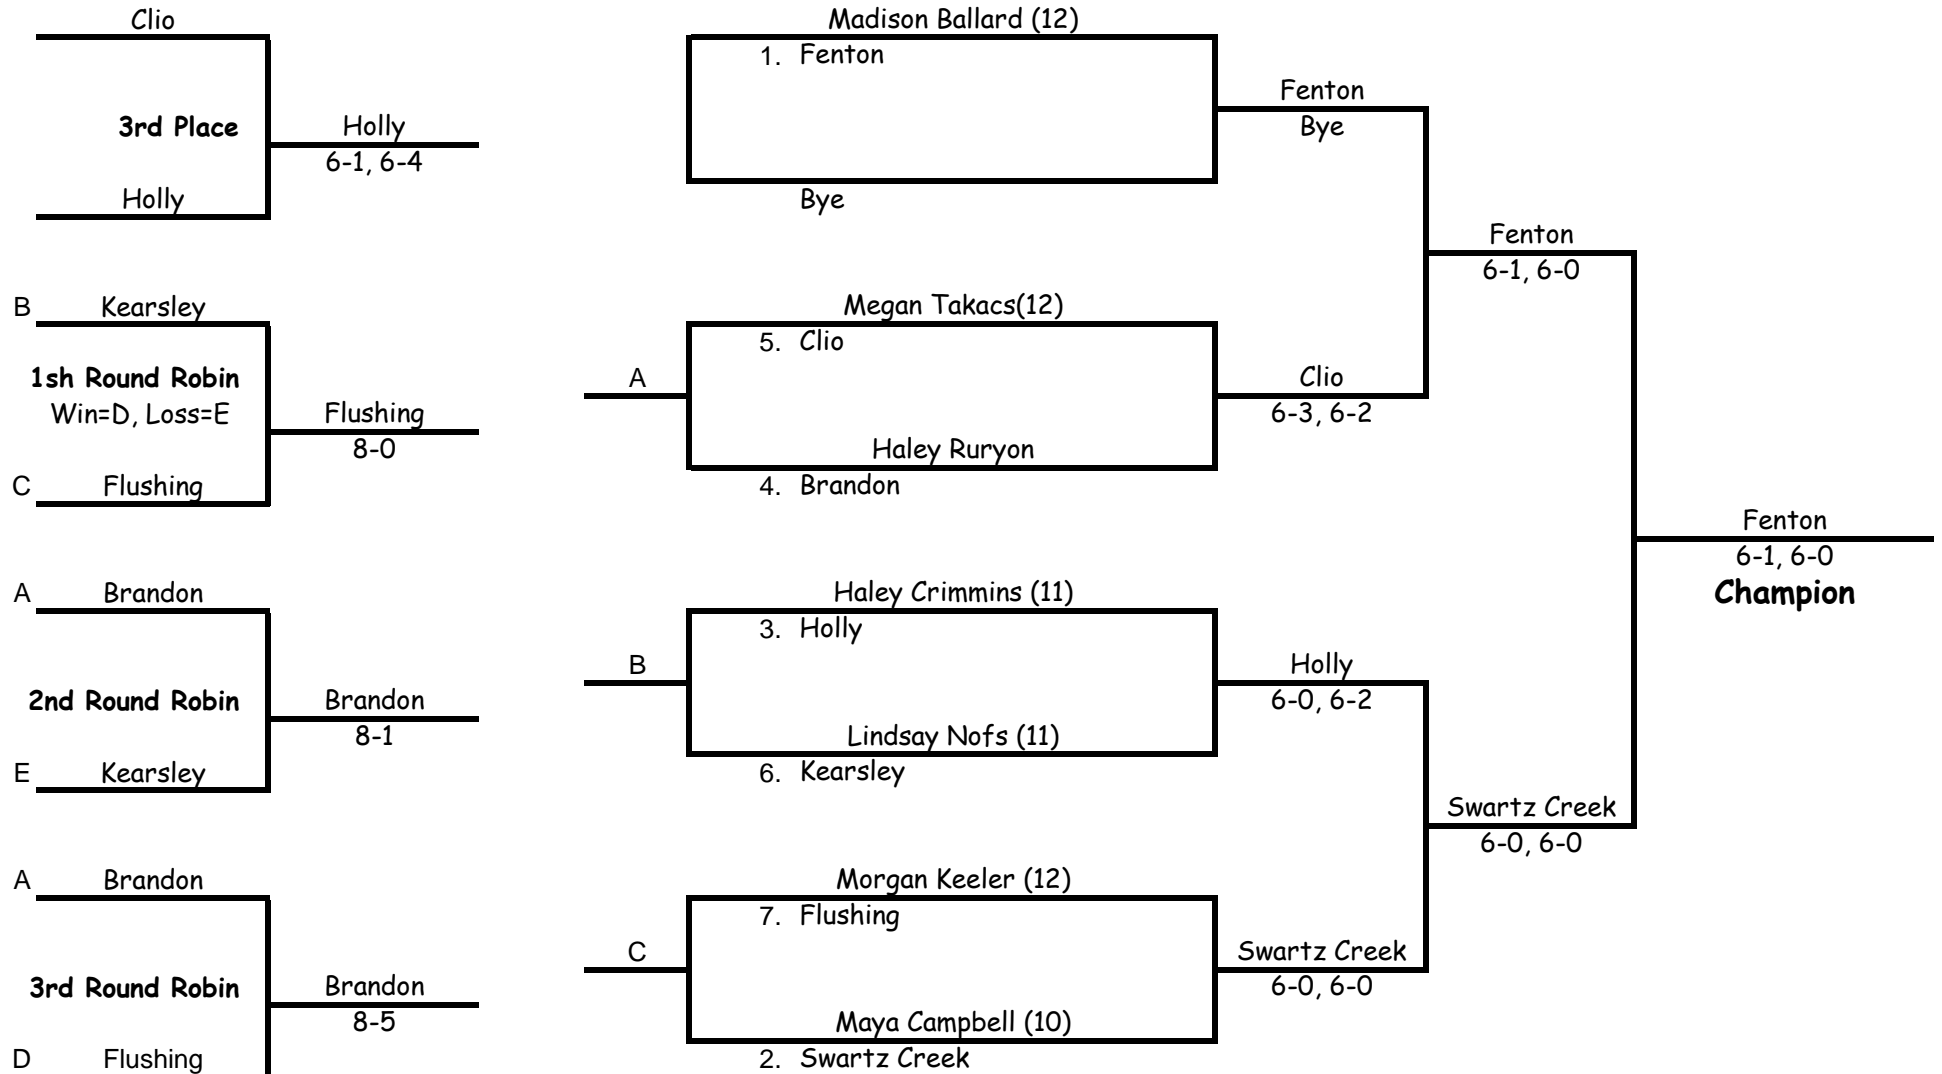

FLINT METRO LEAGUE TOURNAMENT 2014-15 GIRLS TENNIS

May 19, 2015

1 Singles Championship

Top 4 Seeds

1. - Fenton	- Madison Ballard (12)
2. - Swartz Creek	- Maya Campbell (10)
3. - Holly	- Haley Crimmins (11)
4. - Brandon	- Haley Ruryon