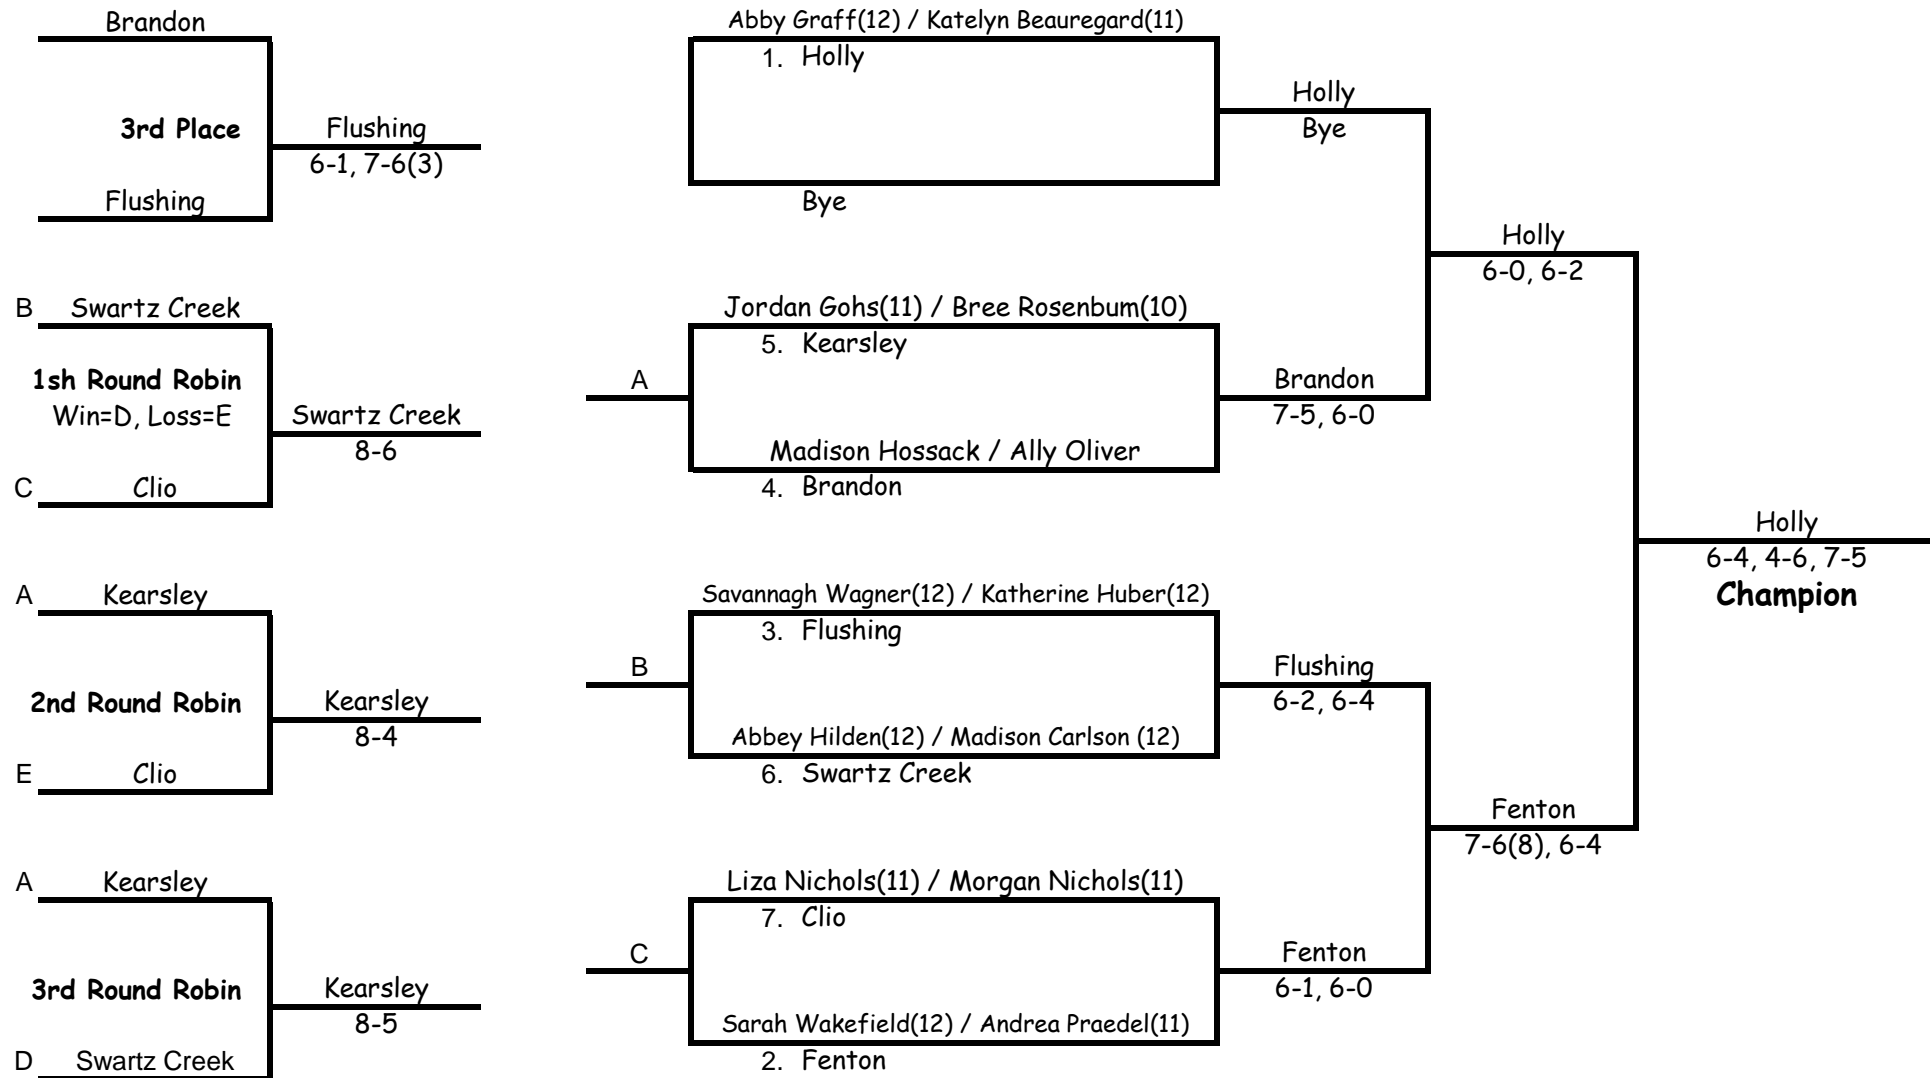

FLINT METRO LEAGUE TOURNAMENT 2014-15 GIRLS TENNIS

May 19, 2015

3 Doubles Championship

Top 4 Seeds

1. - Holly	- Abby Graff(12) / Katelyn Beauregard(11)
2. - Fenton	- Sarah Wakefield(12) / Andrea Praedel(11)
3. - Flushing	- Savannah Wagner(12) / Katherine Huber(12)
4. - Brandon	- Madison Hossack / Ally Oliver