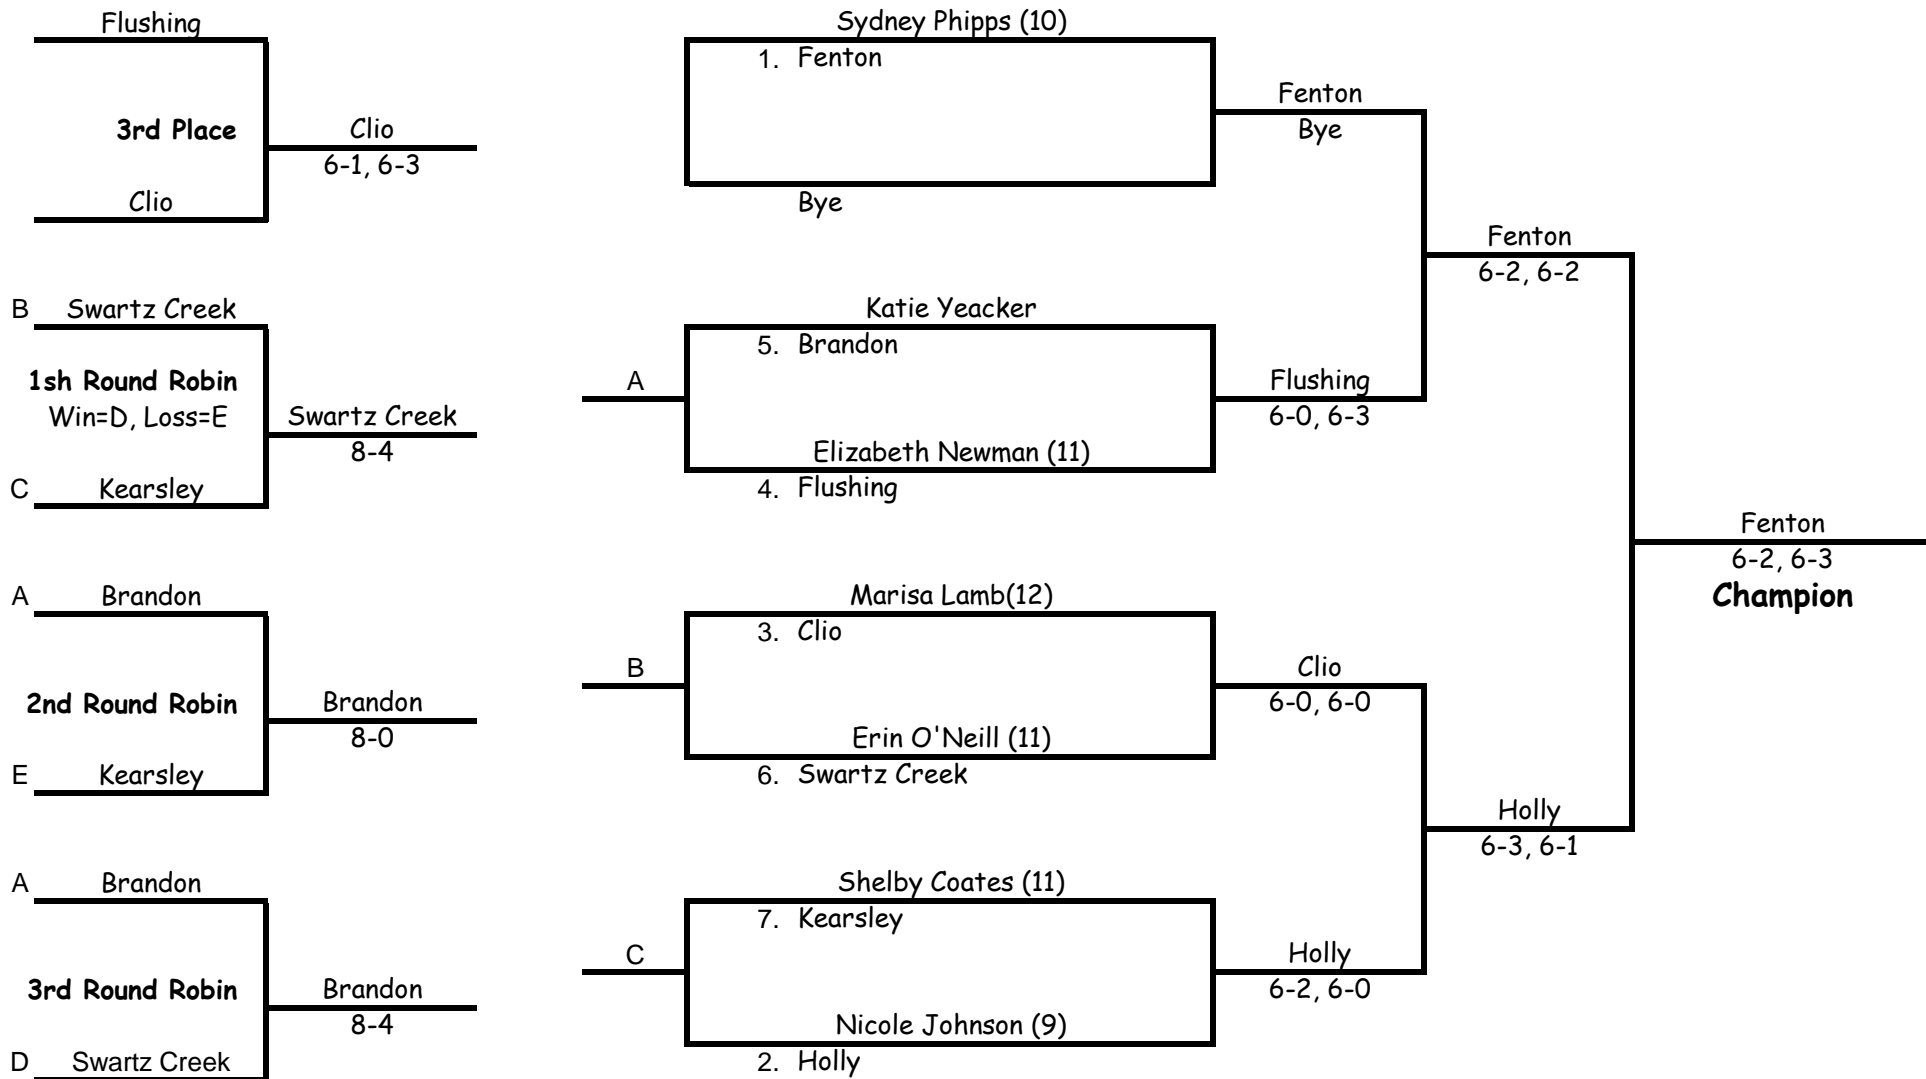

FLINT METRO LEAGUE TOURNAMENT 2014-15 GIRLS TENNIS

May 19, 2015

2 Singles Championship

Top 4 Seeds

1. - Fenton	- Sydney Phipps (10)
2. - Holly	- Nicole Johnson (9)
3. - Clio	- Marisa Lamb(12)
4. - Flushing	- Elizabeth Newman (11)