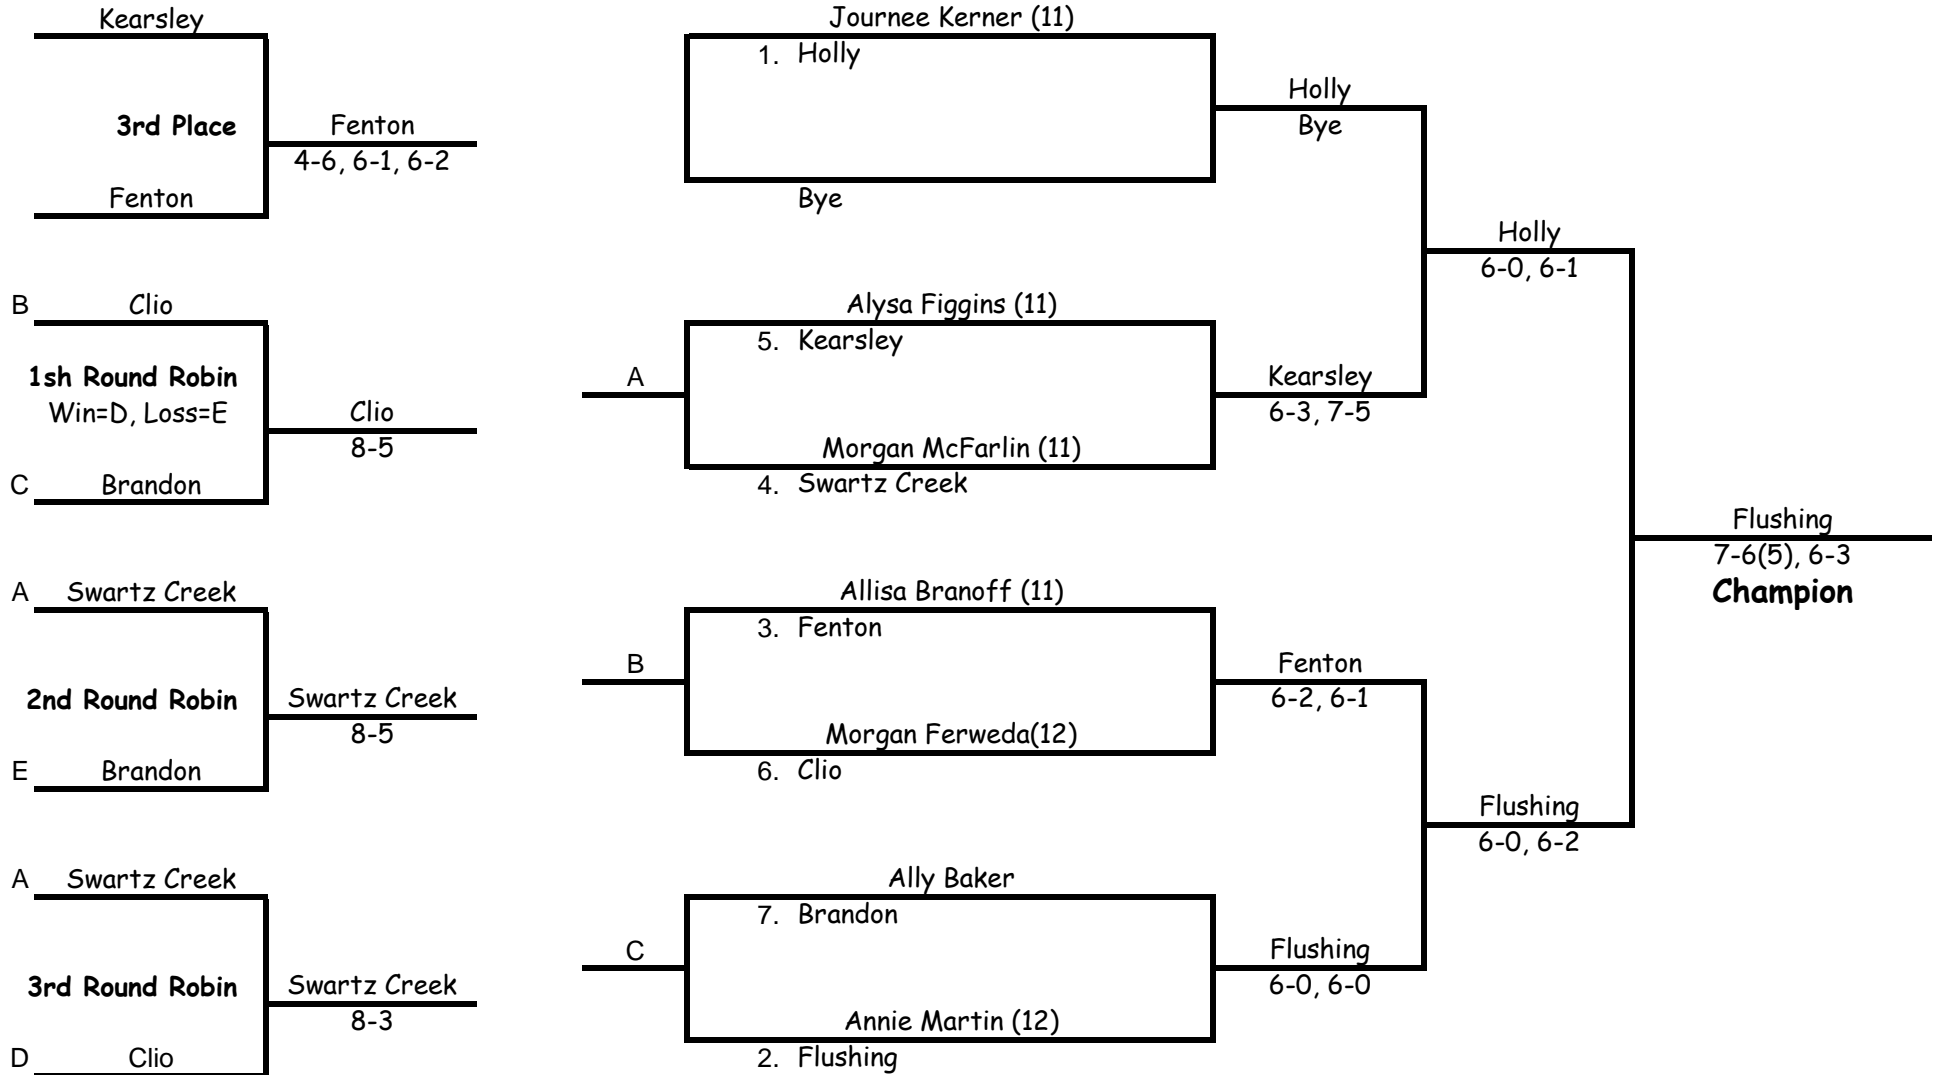

FLINT METRO LEAGUE TOURNAMENT 2014-15 GIRLS TENNIS

May 19, 2015

4 Singles Championship

Top 4 Seeds

1. ---
1. - Holly - Journee Kerner (11)
  2. - Flushing - Annie Martin (12)
  3. - Fenton - Allisa Branoff (11)
  4. - Swartz Creek - Morgan McFarlin (11)