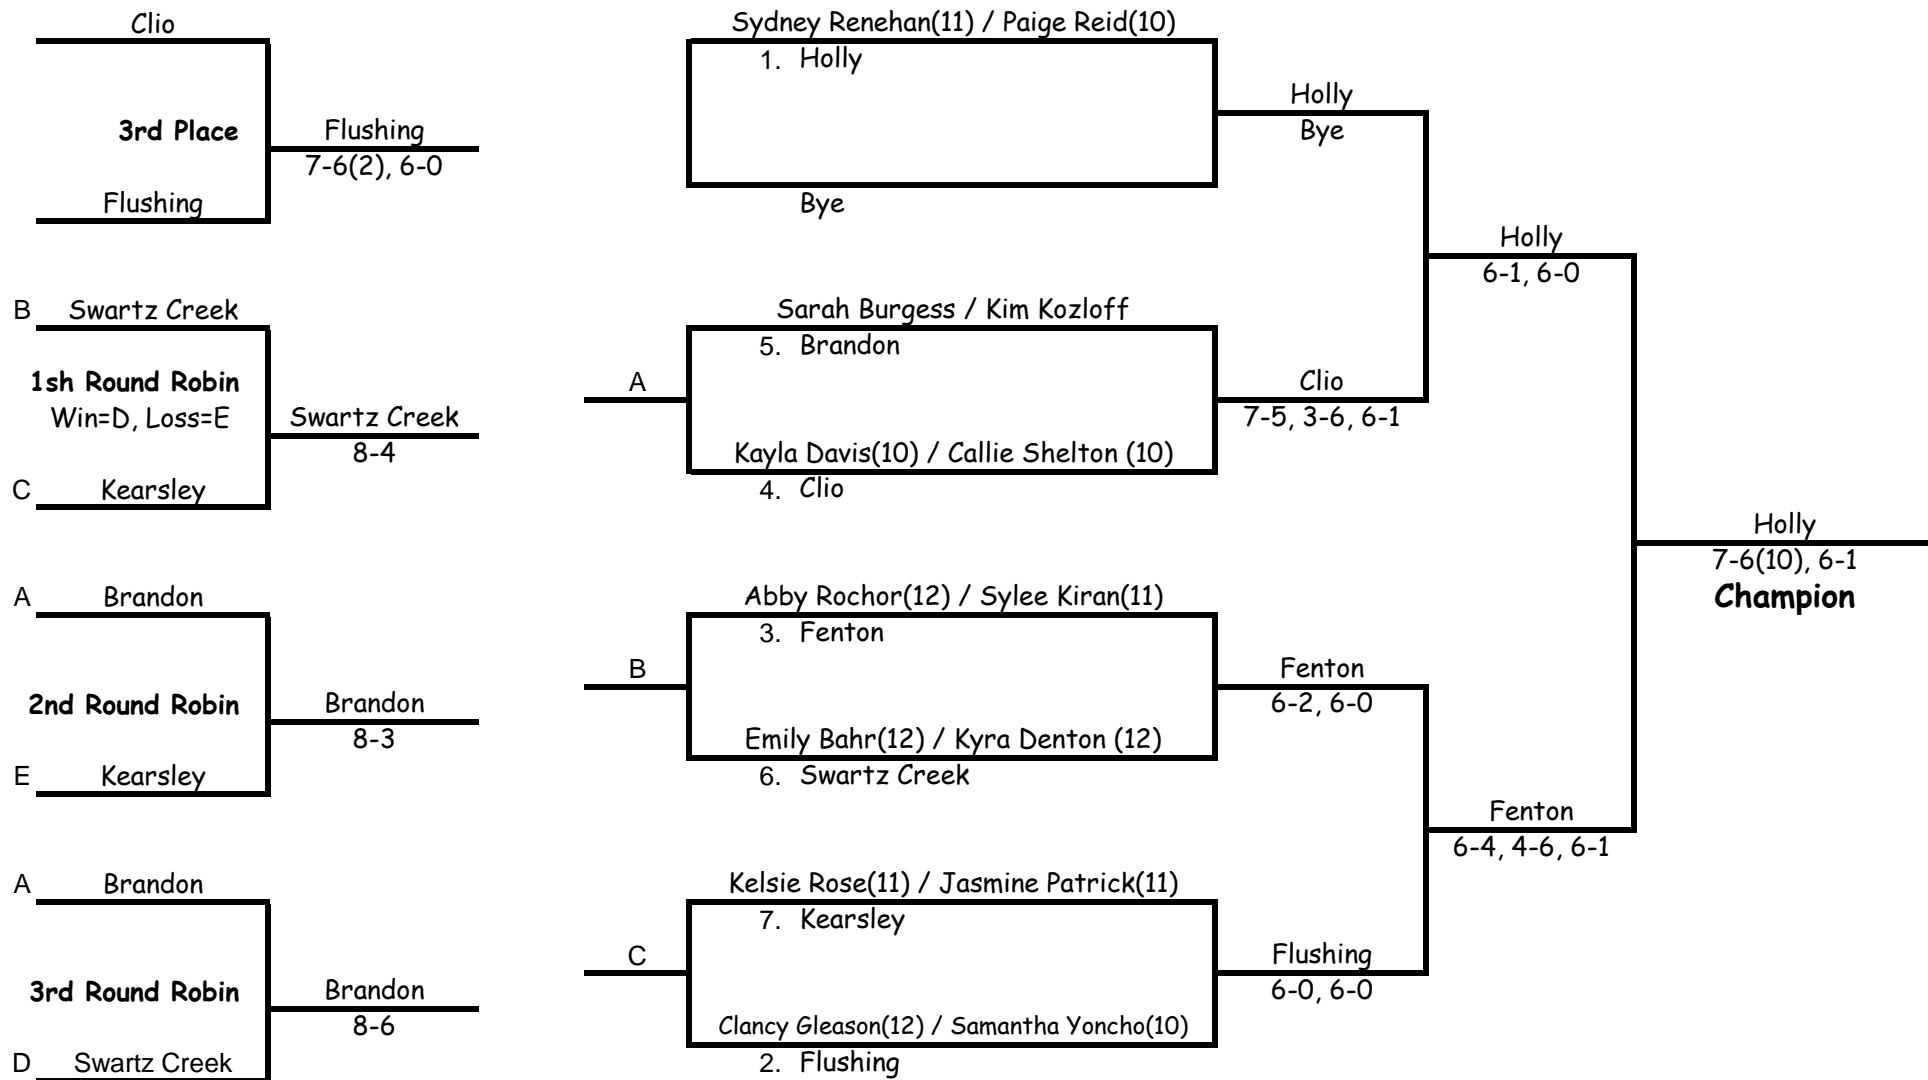

FLINT METRO LEAGUE TOURNAMENT 2014-15 GIRLS TENNIS

May 19, 2015

1 Doubles Championship

Top 4 Seeds

1. - Holly	- Sydney Renehan(11) / Paige Reid(10)
2. - Flushing	- Clancy Gleason(12) / Samantha Yoncho(10)
3. - Fenton	- Abby Rochor(12) / Sylee Kiran(11)
4. - Clio	- Kayla Davis(10) / Callie Shelton (10)