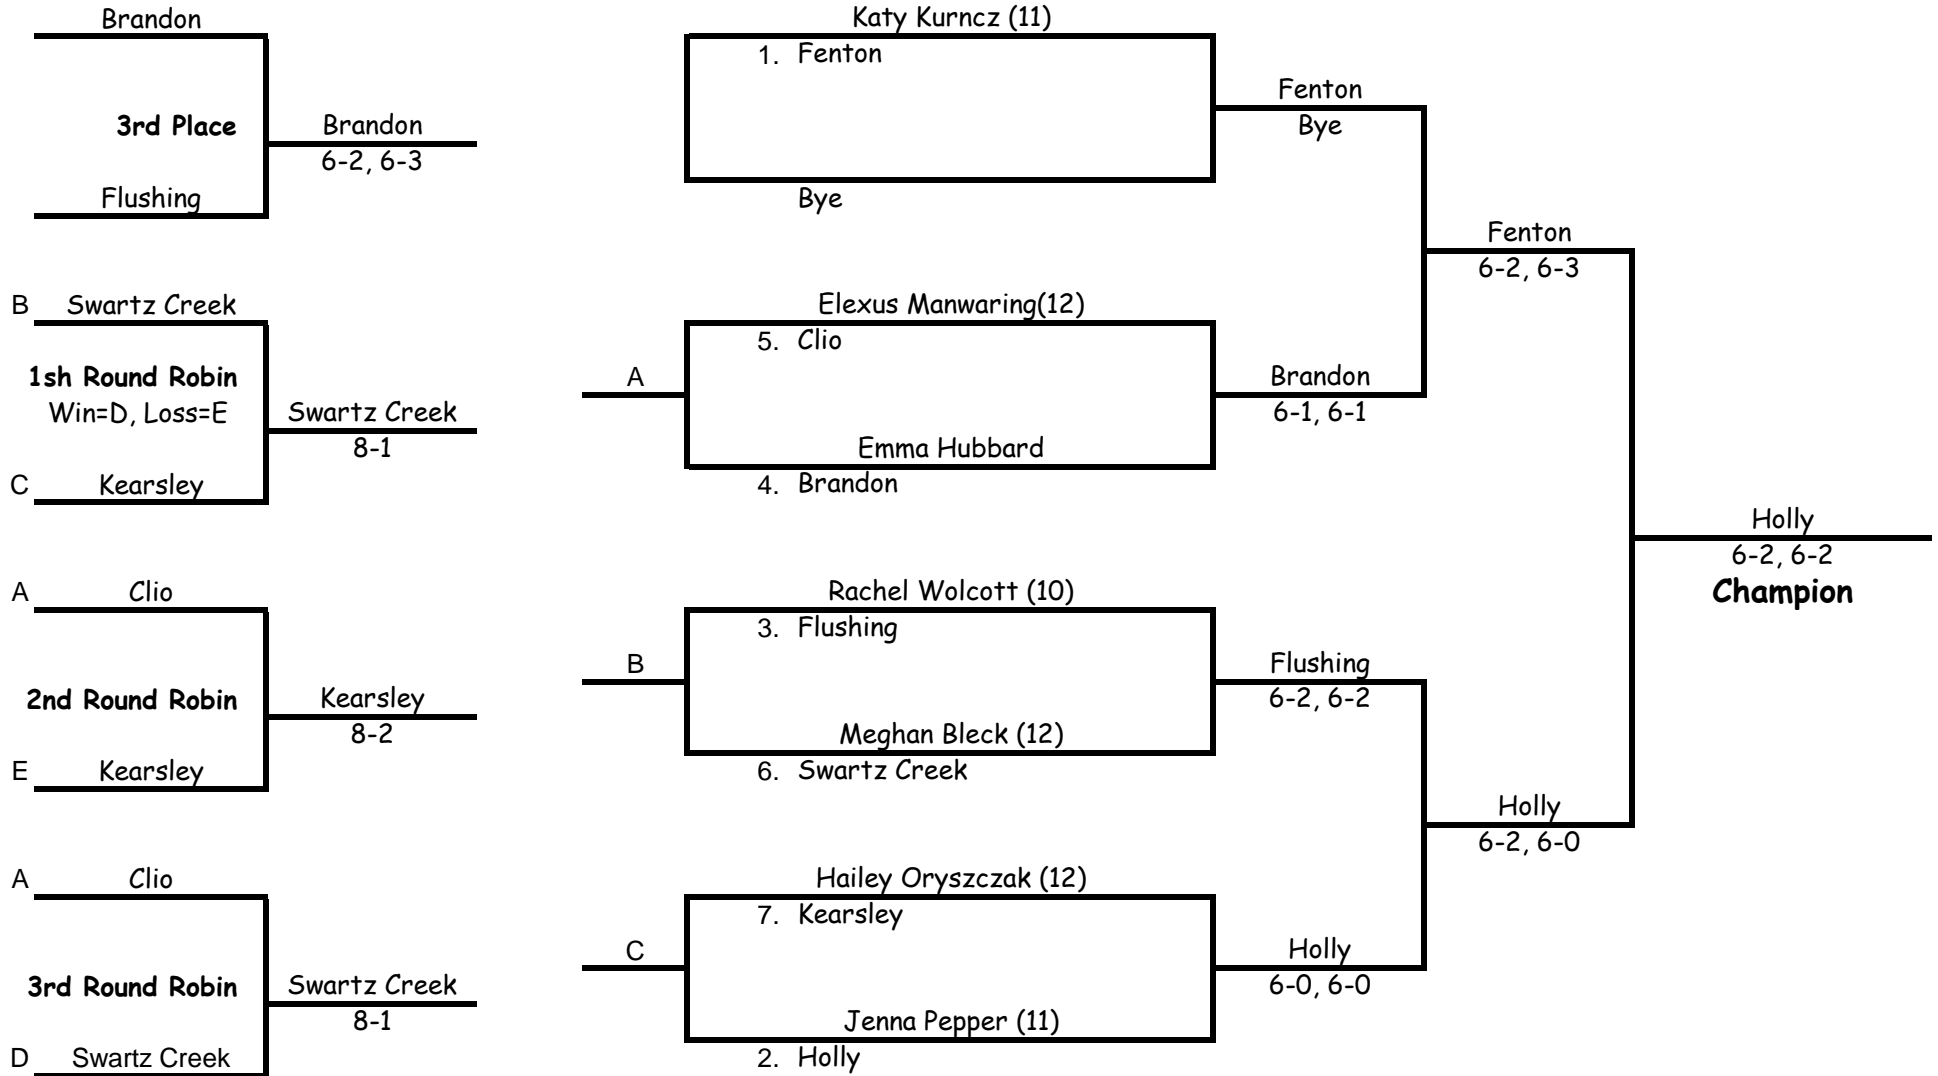

FLINT METRO LEAGUE TOURNAMENT 2014-15 GIRLS TENNIS

May 19, 2015

3 Singles Championship

Top 4 Seeds

1. - Fenton	- Katy Kurncz (11)
2. - Holly	- Jenna Pepper (11)
3. - Flushing	- Rachel Wolcott (10)
4. - Brandon	- Emma Hubbard